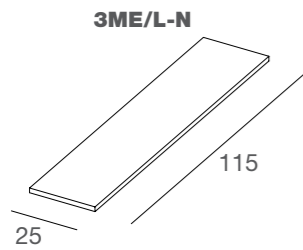

MENSOLE IN NOBILITATO CHIPBOARD SHELVES