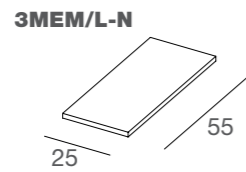

MENSOLE IN NOBILITATO CHIPBOARD SHELVES