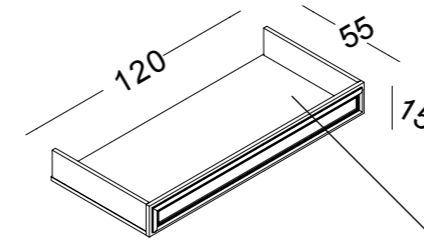

PHPT / L - N
portale
elemento orizzontale
focal point
horizontal element
L120 x P55 x H15 cm

ZEROKITLED
kit led per armadio, composto
da 1 profilo led 4000K ad
angolo e 1 trasformatore
led kit for wardrobe with 1 led
lightrail 4000K and 1 power
supply