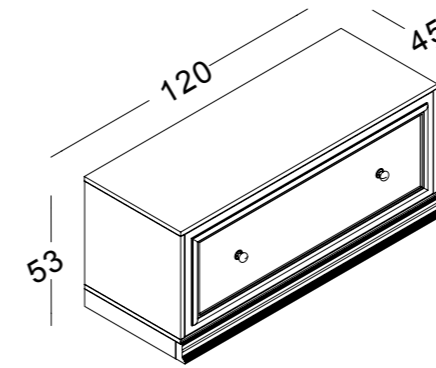

PARETE CASSETTIERE / WALL CHEST OF DRAWERS

PHCLCS1 / L - N
cassettiera singola
in nobilitato
*one-tier drawer unit
in chipboard*
L120 x P45 x H53 cm

PHCLCS3 / L - N
cassettiera doppia
in nobilitato
*two-tier drawer unit
in chipboard*
L120 x P45 x H53 cm