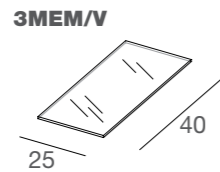

MENSOLE IN VETRO GLASS SHELVES

supporto reggitubo
per tubo ovale
finitura cromo opaco
holder for oval tube
matt chromium
finishing

tubo ovale e tappi
chiusura, finitura
cromo opaco
oval tube and closing
caps, matt chromium
finishing