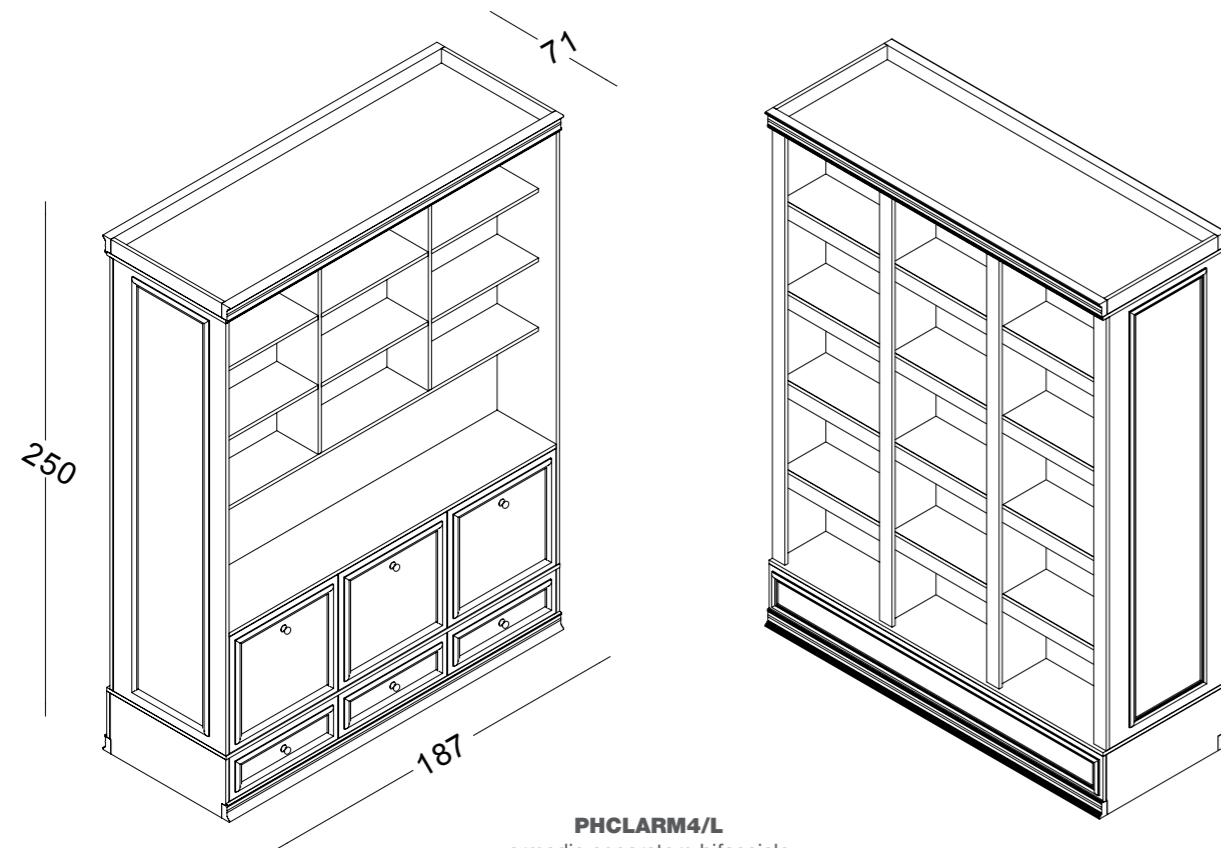

ARMADIO BIFACCIALE / BIFACIAL WARDROBE

PHCLARM4/L
armadio separatore bifacciale
wardrobe separator bifacial
L187 x P71 x H250 cm