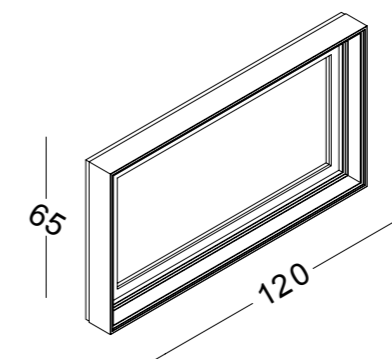

PARETE COMUNICAZIONE / WALL ADVERTISING

box grafica a parete
wall advertising box
L120 x P15 x H65 cm

PHPAD / L - N
senza retroilluminazione
without back-light

PHPADLED / L - N
con retroilluminazione
with back-light