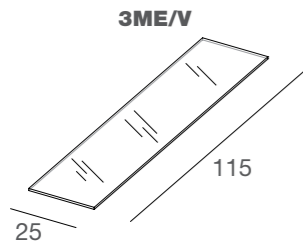

MENSOLE IN VETRO GLASS SHELVES

supporto reggitubo
per tubo ovale
finitura cromo opaco
holder for oval tube
matt chromium
finishing

tubo ovale e tappi
chiusura, finitura
cromo opaco
oval tube and closing
caps, matt chromium
finishing