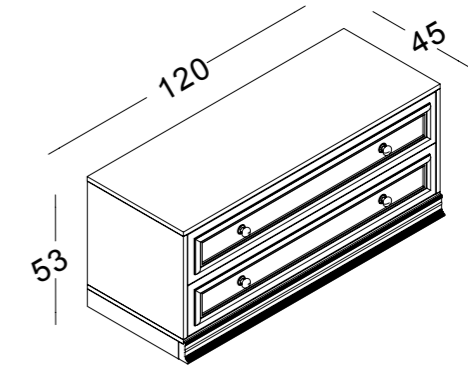

PARETE CASSETTIERE / WALL CHEST OF DRAWERS

PHCLCS1 / L - N
cassettiera singola
in nobilitato
*one-tier drawer unit
in chipboard*
L120 x P45 x H53 cm

PHCLCS3 / L - N
cassettiera doppia
in nobilitato
*two-tier drawer unit
in chipboard*
L120 x P45 x H53 cm

PHCLCS2 / L - N
cassettiera doppia
con cornice
in nobilitato
*one-tier drawer unit
with frame
in chipboard*
L120 x P45 x H53 cm

PHCLCS4 / L - N
cassettiera doppia
con cornice
in nobilitato
*two-tier drawer unit
with frame
in chipboard*
L120 x P45 x H53 cm