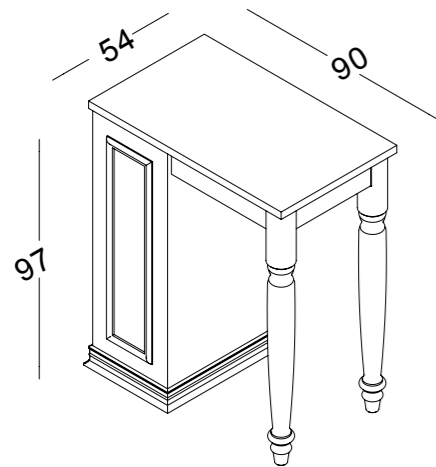

TAVOLI / TABLES

ZEROT1NC/L

tavolo grande con piano in nobilitato verniciato lucido (BIANCO/NERO), gambe tornite laccate lucide
large table with glossy lacquered legs and top in glossy chipboard (WHITE/BLACK)
L160 x P80 x H87 cm

ZEROT80NC/L

tavolo con piano in nobilitato verniciato lucido (BIANCO/NERO), gambe tornite laccate lucide
table with glossy lacquered legs and top in glossy chipboard (WHITE/BLACK)
L80 x P60 x H87 cm

ZEROT120NC/L

tavolo medio con piano in nobilitato verniciato lucido (BIANCO/NERO), gambe tornite laccate lucide
medium table with glossy lacquered legs and top in glossy chipboard (WHITE/BLACK)
L120 x P60 x H87 cm

ZEROT2NC/L

tavolo medio con piano in nobilitato verniciato lucido (BIANCO/NERO), gambe tornite laccate lucide
medium table with glossy lacquered legs and top in glossy chipboard (WHITE/BLACK)
L120 x P60 x H60 cm

PHCLAUT/L

tavolino autoanalisi con piano in nobilitato verniciato lucido (BIANCO/NERO), gambe tornite laccate lucide
self-analysis table with glossy lacquered legs and top in glossy chipboard (WHITE/BLACK)
L120 x P60 x H87 cm

FINITURE / FINISHINGS