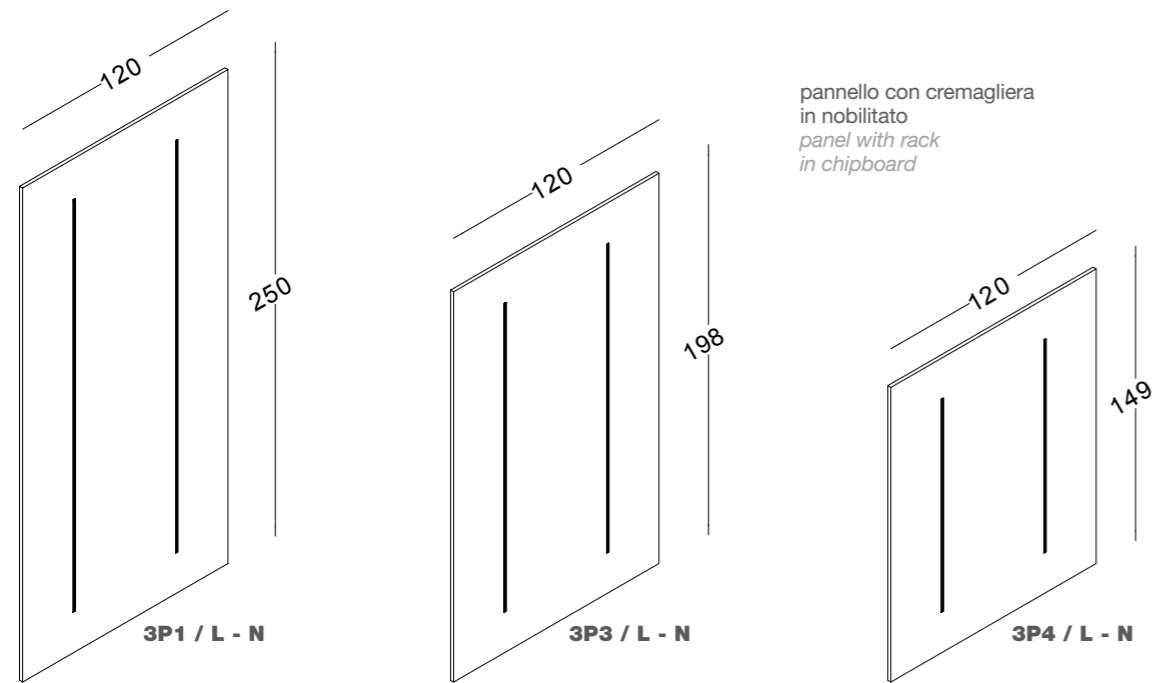

PARETE PANNELLI, MENSOLE & ACCESSORI
WALL PANELS, SHELVES & ACCESSORIES

pannello con cremagliera
in nobilitato
panel with rack
in chipboard

MENSOLE IN NOBILITATO CHIPBOARD SHELVES

MENSOLE IN VETRO GLASS SHELVES