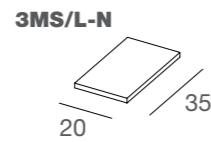

MENSOLE IN NOBILITATO CHIPBOARD SHELVES

portablistero per tubo ovale
finitura cromo opaco
blisterholder for oval tube
matt chromium finishing
L.20 cm