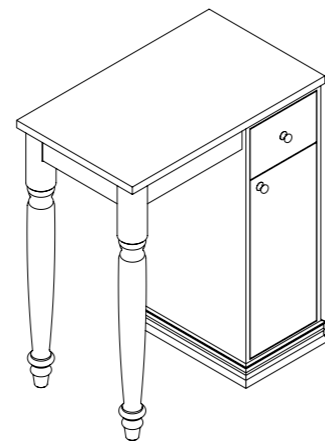

PHCLAUT/L

tavolino autoanalisi con piano in nobilitato verniciato lucido (BIANCO/NERO), gambe tornite laccate lucide
self-analysis table with glossy lacquered legs and top in glossy chipboard (WHITE/BLACK)
L120 x P60 x H87 cm