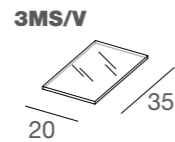

MENSOLE IN VETRO GLASS SHELVES

supporto reggitubo
per tubo ovale
finitura cromo opaco
holder for oval tube
matt chromium
finishing

tubo ovale e tappi
chiusura, finitura
cromo opaco
oval tube and closing
caps, matt chromium
finishing